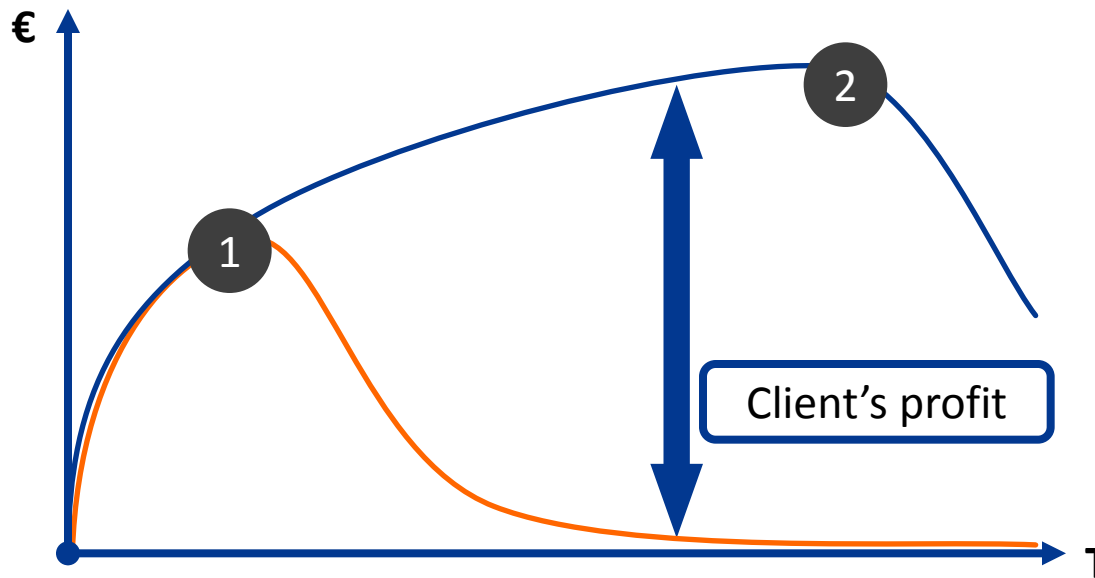

Profit increase

- Poorly protected product
- Properly protected product
- ① crack of poorly protected product
- ② crack of properly protected product