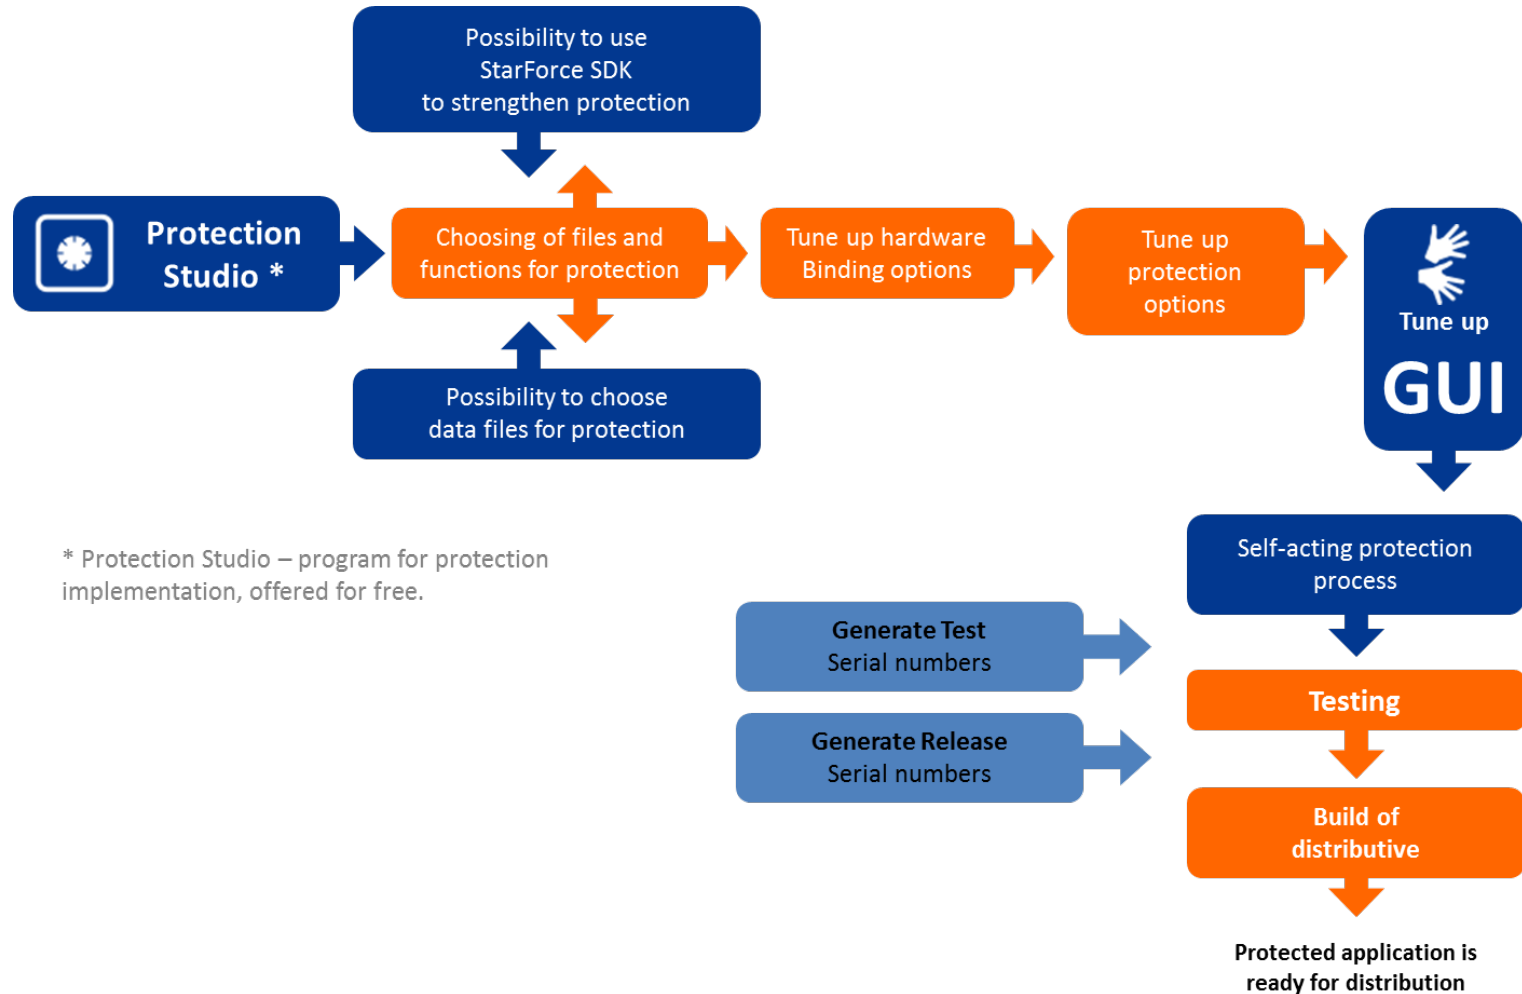

Well, on the contrary with implementation of
StarForce ProActive

What is StarForce ProActive?

1. Professional solution for software protection against:

- illegal distribution and misuse
- industrial and casual copying
- professional tampering and cracking

2. Sales and distribution control in real time

How does it work?

StarForce ProActive

Unique solution, suits all your needs

Source code protection
against tampering
and cracking

The best source code
protection holding several
world records.

Hardware binding
combats misuse

Flexible binding system
allows software to be bind
to computer hardware and
tune up the most of
options.

Reporting and
sales control system

Real time, informative
reporting system includes
regional, temporal, and
other settings.

Implementation graph

* Protection Studio – program for protection implementation, offered for free.

Your benefits

- Sophisticated source code protection
- Fast online installation, directly from customers desk
- Strip down software functionality based on license type
- Protect beta and promo versions, patches and add-ons
- Different software licensing models
- Personal web office for serial number management and sales statistics tracking
- Assign distribution regions
- Ability to set up regional and temporal distribution parameters